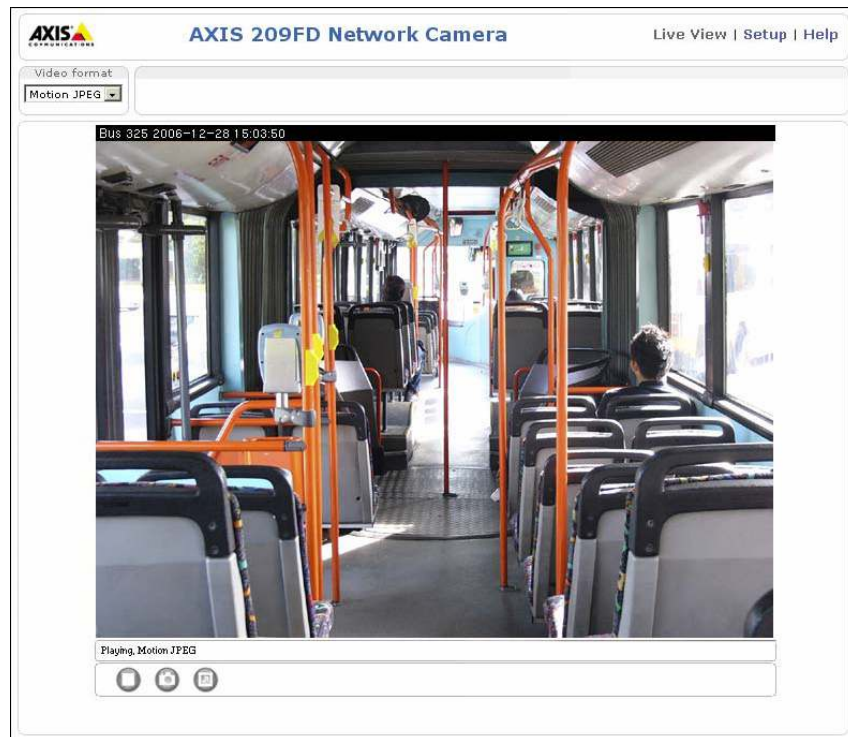

Industrial Rugged Design

BUS Surveillance

Simplify the installation by powering cameras from a PoE switch.

PoE IP Camera Video Capture

Metro Station Surveillance

Gasoline Station Surveillance

PoE Switch

PoE IP Camera