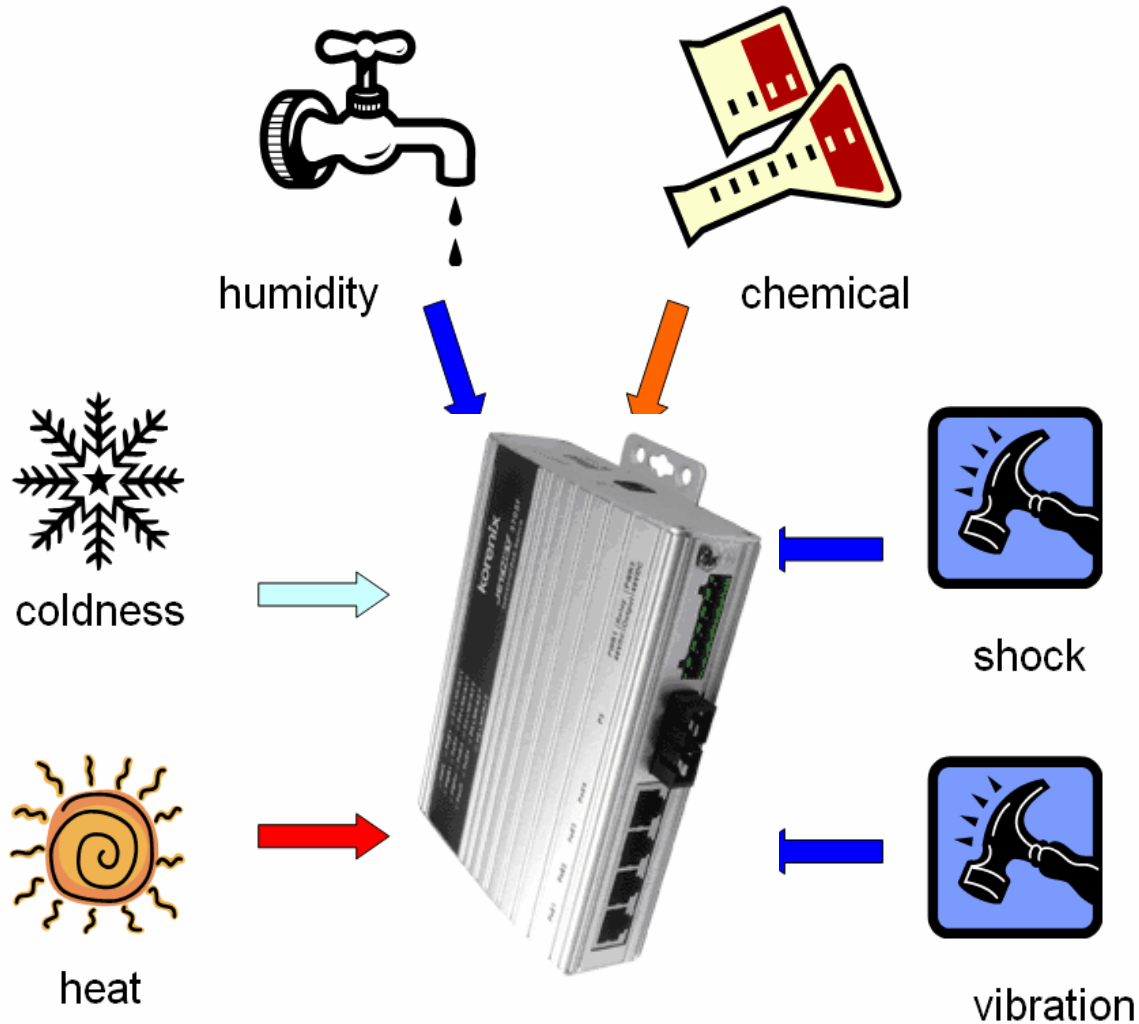

JETCARD
Industrial Multi-port Serial Card

korenix

Industrial PoE Switch

➤ JetNet 3705 Series

JetNet 3705

4 PoE ports + 1 Uplink TX port
Redundant Power Inputs

JetNet 3705f

4 PoE ports + 1 Uplink Fiber port
Redundant Power Inputs

Industrial Rugged Design

BUS Surveillance

Simplify the installation by powering cameras from a PoE switch.

PoE IP Camera Video Capture

Metro Station Surveillance

Gasoline Station Surveillance

PoE Switch

PoE IP Camera

Hazardous Location

Oil Farm / Military Base Surveillance

PoE Switch

PoE IP Camera

Hazardous Location

Outdoor Wireless Access Point

Unique!

Innovation