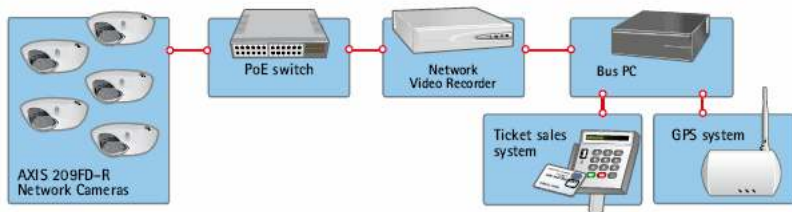

2007 Taiwan Excellence

Industrial PoE Switch

JETNET
Industrial Ethernet Switch

JETBOX
Industrial Communication Computer

JETCON
Industrial Media Converter

JETPORT
Industrial Serial Device Server

JETWAVE
Industrial Wireless Device

JETCARD
Industrial Multi-port Serial Card

korenix

Industrial PoE Switch

➤ JetNet 3705 Series

JetNet 3705

4 PoE ports + 1 Uplink TX port
Redundant Power Inputs

JetNet 3705f

4 PoE ports + 1 Uplink Fiber port
Redundant Power Inputs

Industrial Rugged Design

BUS Surveillance

Simplify the installation by powering cameras from a PoE switch.

PoE IP Camera Video Capture

Metro Station Surveillance

Gasoline Station Surveillance

PoE Switch

PoE IP Camera