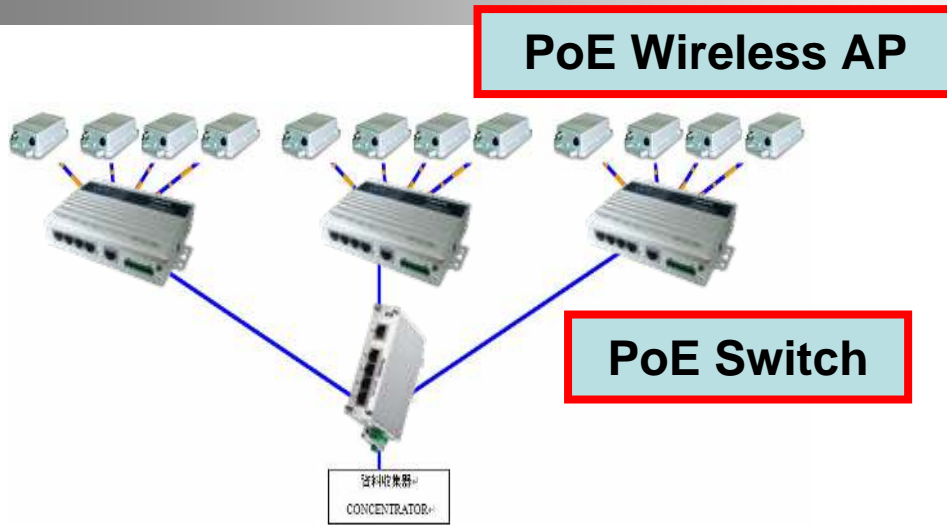

Industrial Rugged Design

BUS Surveillance

Simplify the installation by powering cameras from a PoE switch.

PoE IP Camera Video Capture

Metro Station Surveillance

Gasoline Station Surveillance

PoE Switch

PoE IP Camera

Hazardous Location

Oil Farm / Military Base Surveillance

PoE Switch

PoE IP Camera

Hazardous Location

Outdoor Wireless Access Point

Unique!

Innovation