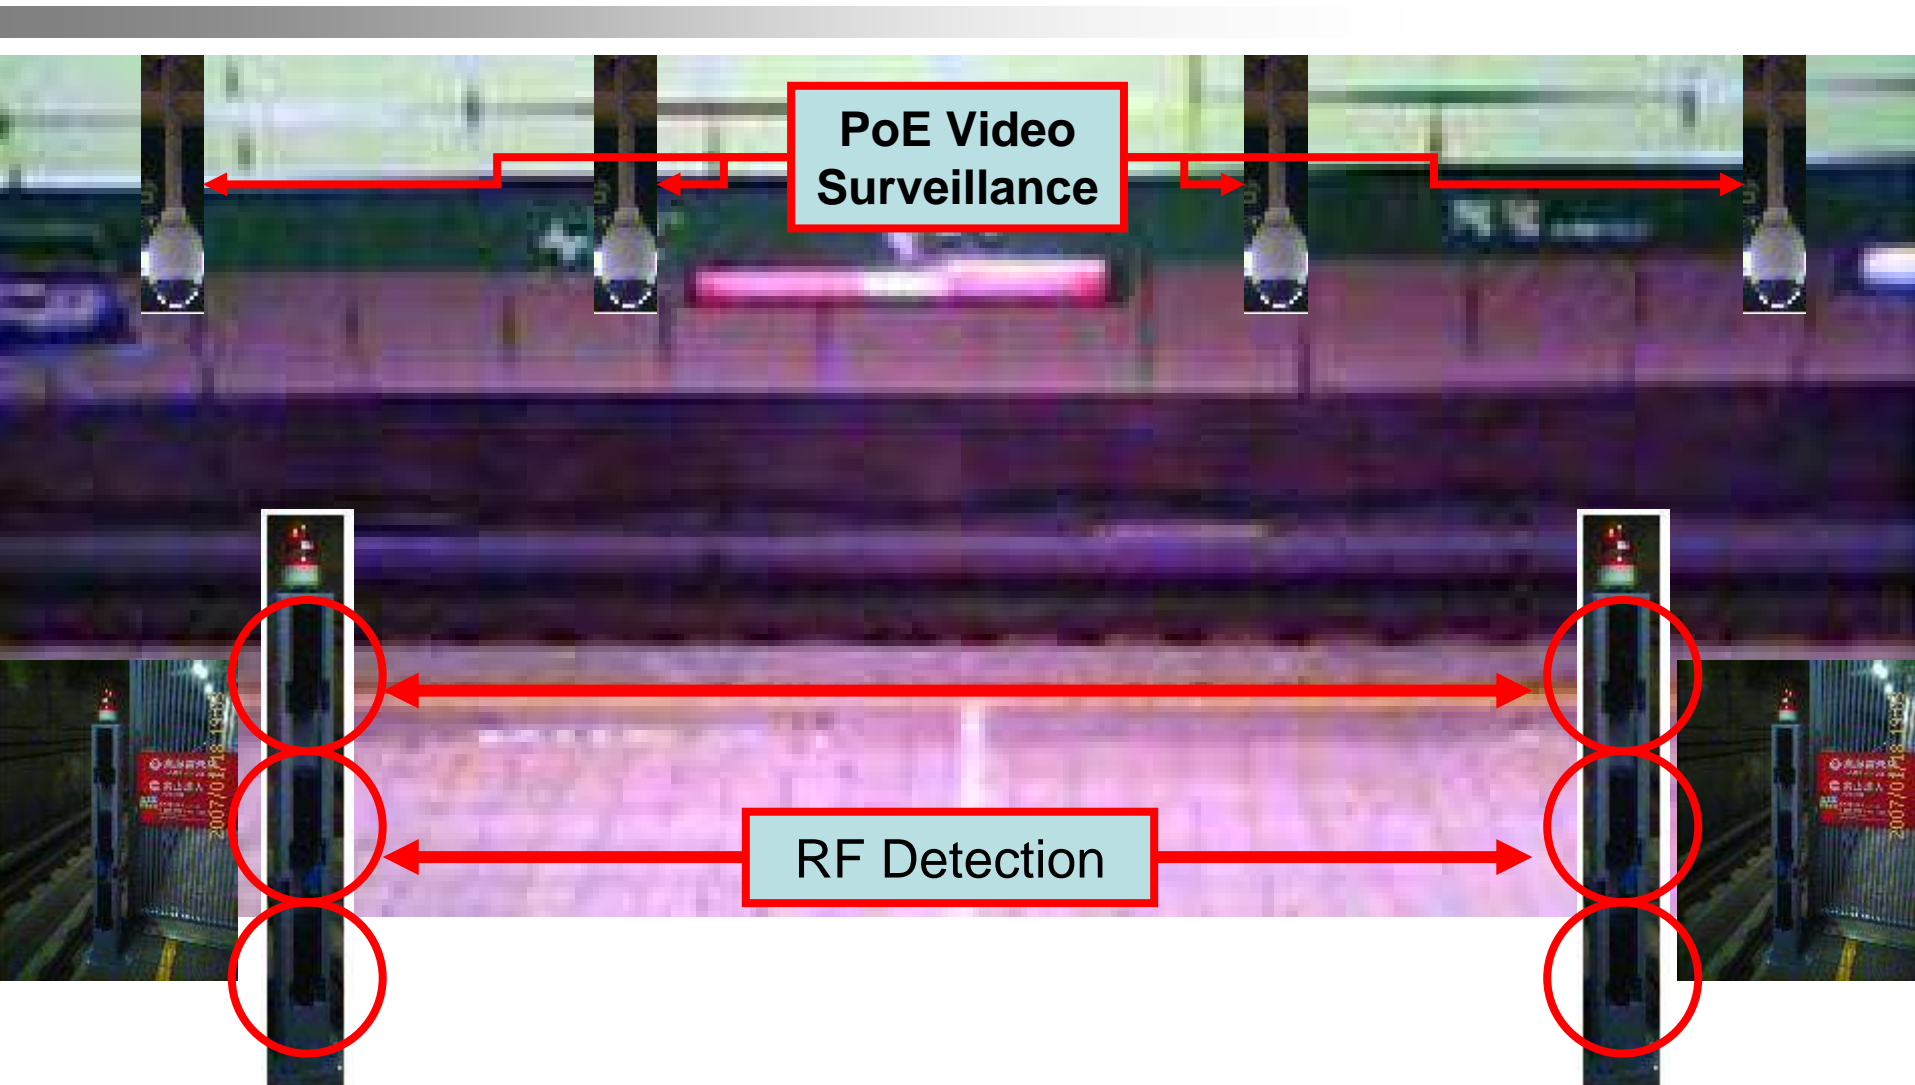

Industrial Rugged Design

BUS Surveillance

Simplify the installation by powering cameras from a PoE switch.

PoE IP Camera Video Capture

Metro Station Surveillance

Gasoline Station Surveillance

PoE Switch

PoE IP Camera

Hazardous Location

Oil Farm / Military Base Surveillance

PoE Switch

PoE IP Camera

Hazardous Location

Outdoor Wireless Access Point

Unique!

Innovation